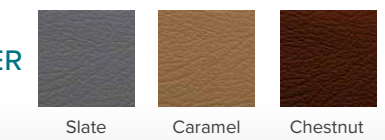

HIGHLIFE® COLLECTION

Our best to unleash your best. Legendary massage, leading energy efficiency, and crystal clear water for the ultimate hydrotherapy experience.

SHELL

CABINET

COVER

LIMELIGHT® COLLECTION

Bring your hot tub experience to new levels with the perfect balance of form, function, and value.

SHELL

CABINET

COVER

HOT SPOT® COLLECTION

The quality, innovation, and performance you expect from a Hot Spring® spa, priced to fit your budget.

SHELL

CABINET

COVER