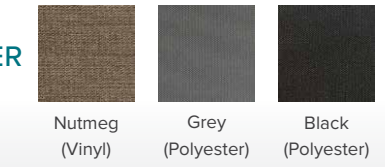

JETSETTER™ LX
3 Seats
30 Jets
213 × 173 × 84 cm

JETSETTER™
3 Seats
22 Jets
213 × 173 × 84 cm

SHELL

CABINET

COVER

LIMELIGHT® COLLECTION

Bring your hot tub experience to new levels with the perfect balance of form, function, and value.