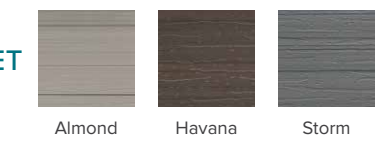

PROPEL™
5 Seats
24 Jets
208 × 208 × 84 cm

STRIDE™
3 Seats
20 Jets
213 × 165 × 74 cm

SX
3 Seats
18 Jets
183 × 196 × 84 cm

TX
2 Seats
11 Jets
183 × 183 × 74 cm

SHELL

CABINET

COVER